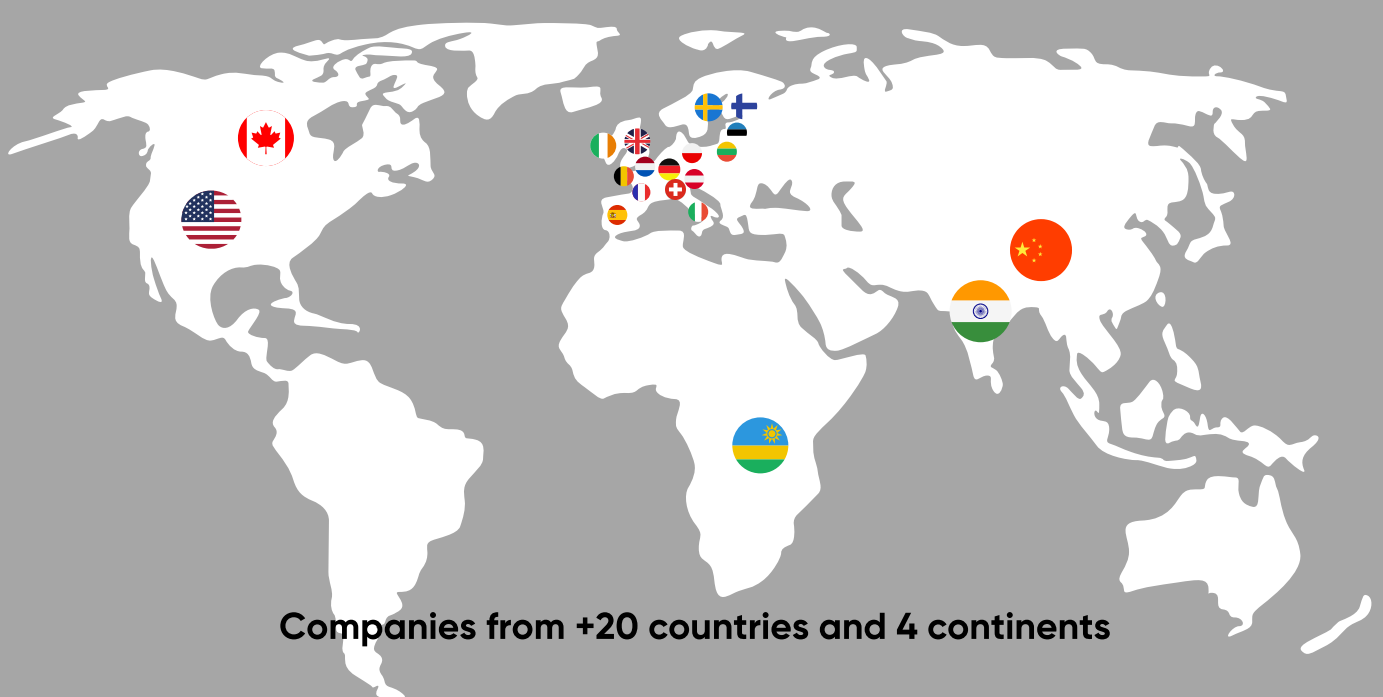

One year LkSG with bizpando

COMPANY SIZES

Users of the bizpando platform: Over 1.200 companies of all sizes

PLATFORM GROWTH

Rapid growth from Q3: 500 new companies in just 2 months

GLOBAL PLATFORM

TOP 3 industries on bizpando

1

HEALTHCARE

2

INDUSTRIAL TECHNOLOGY

3

FOOD WHOLESALE

TOP 5 cities in Germany

1. Berlin
2. Leipzig
3. Munich
4. Hamburg
5. Frankfurt a.M.