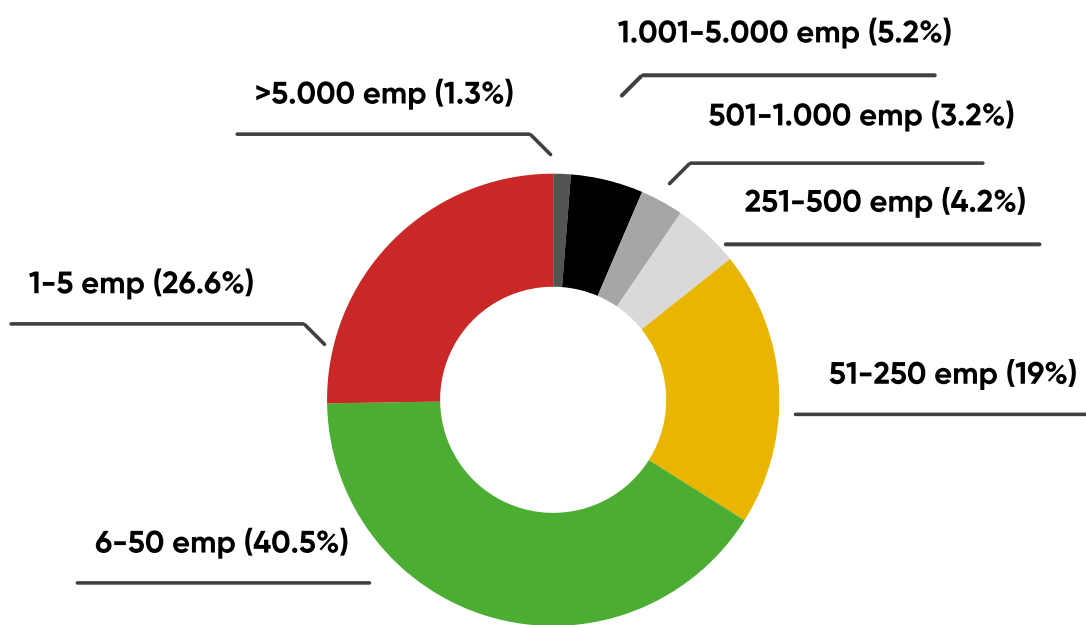

One year LkSG with bizpando

COMPANY SIZES

Users of the bizpando platform: Over 1.200 companies of all sizes

PLATFORM GROWTH

Rapid growth from Q3: 500 new companies in just 2 months

GLOBAL PLATFORM

TOP 3 industries on bizpando

1

HEALTHCARE

2

INDUSTRIAL TECHNOLOGY

3

FOOD WHOLESALE

TOP 5 cities in Germany

1. Berlin
2. Leipzig
3. Munich
4. Hamburg
5. Frankfurt a.M.